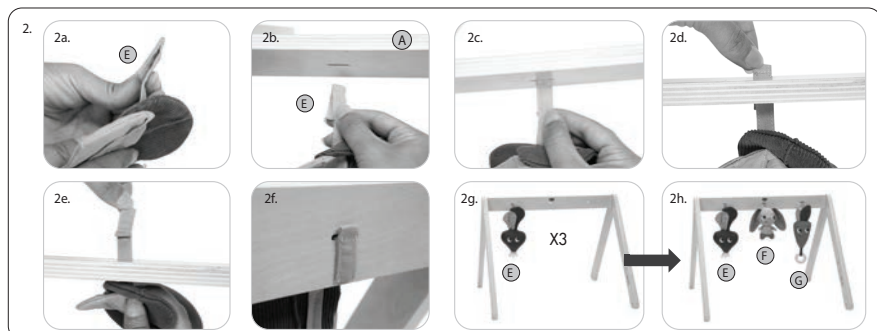

E2097IS658 0B

Tiny Love®

Garden of Adventures

Luxe Developmental Gymini®

Model Number:
120970E001, TO169

0-36m

E2097IS658 0B

Garden of Adventures Luxe Developmental Gymini®

USER GUIDE

READ THESE INSTRUCTIONS BEFORE USE.
KEEP INSTRUCTIONS FOR FUTURE REFERENCE.

⚠ CAUTION

- Adult assembly required. Hex/Allen key required for assembly (included).
- Never assemble/dismantle while baby is on mat. Always perform these actions away from the baby.
- Do not modify or alter this product in any way.
- Do not allow baby to play with the arches when they are not attached to the mat.
- Stay near and watch baby during use. This product is not safe for sleep or unsupervised use. If baby falls asleep, remove baby as soon as possible and place baby on a firm, flat sleep surface such as a crib or bassinet.
- Remove and discard packaging components before use.

Care:

1. Toys: Wipe with a damp cloth.
2. Padded mat: The mat is machine-washable (cold) on gentle cycle. Do not bleach. Do not tumble dry. Line dry only. Do not iron. Do not dry clean. Do not submerge other parts of the product in water.
3. Keep Hex/Allen key for future use. Store out of child's reach.