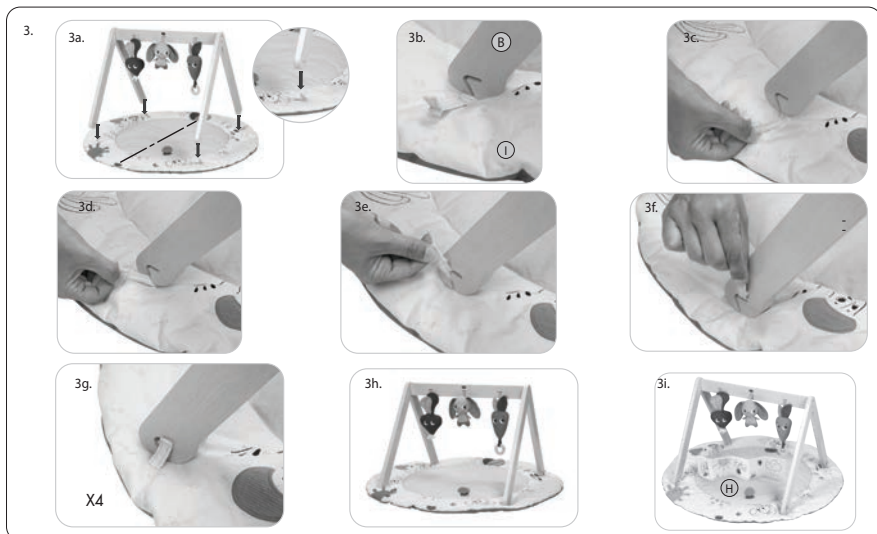

E2097IS658 0B

Tiny Love®

Garden of Adventures

Luxe Developmental Gymini®

Model Number:
120970E001, TO169

0-36m

E2097IS658 0B

Garden of Adventures Luxe Developmental Gymini®

USER GUIDE

READ THESE INSTRUCTIONS BEFORE USE.
KEEP INSTRUCTIONS FOR FUTURE REFERENCE.

⚠ CAUTION

- Adult assembly required. Hex/Allen key required for assembly (included).
- Never assemble/dismantle while baby is on mat. Always perform these actions away from the baby.
- Do not modify or alter this product in any way.
- Do not allow baby to play with the arches when they are not attached to the mat.
- Stay near and watch baby during use. This product is not safe for sleep or unsupervised use. If baby falls asleep, remove baby as soon as possible and place baby on a firm, flat sleep surface such as a crib or bassinet.
- Remove and discard packaging components before use.

Care:

1. Toys: Wipe with a damp cloth.
2. Padded mat: The mat is machine-washable (cold) on gentle cycle. Do not bleach. Do not tumble dry. Line dry only. Do not iron. Do not dry clean. Do not submerge other parts of the product in water.
3. Keep Hex/Allen key for future use. Store out of child's reach.