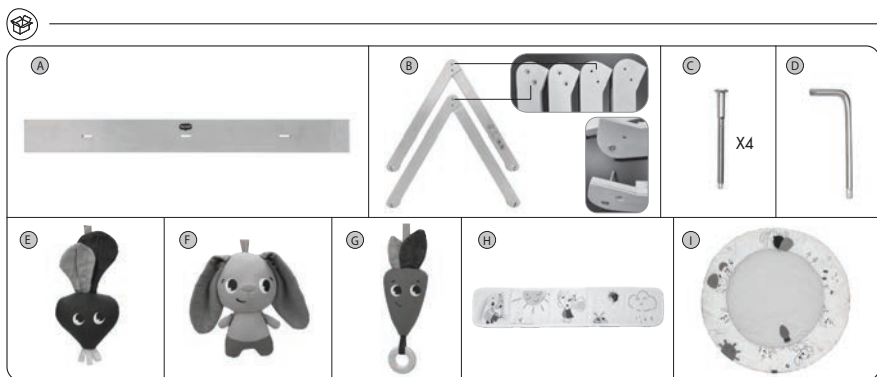

E2097IS658 0B

Tiny Love®

Garden of Adventures

Luxe Developmental Gymini®

Model Number:
120970E001, TO169

0-36m

E2097IS658 0B

Garden of Adventures Luxe Developmental Gymini®

USER GUIDE

READ THESE INSTRUCTIONS BEFORE USE.
KEEP INSTRUCTIONS FOR FUTURE REFERENCE.

⚠ CAUTION

- Adult assembly required. Hex/Allen key required for assembly (included).
- Never assemble/dismantle while baby is on mat. Always perform these actions away from the baby.
- Do not modify or alter this product in any way.
- Do not allow baby to play with the arches when they are not attached to the mat.
- Stay near and watch baby during use. This product is not safe for sleep or unsupervised use. If baby falls asleep, remove baby as soon as possible and place baby on a firm, flat sleep surface such as a crib or bassinet.
- Remove and discard packaging components before use.

Care:

1. Toys: Wipe with a damp cloth.
2. Padded mat: The mat is machine-washable (cold) on gentle cycle. Do not bleach. Do not tumble dry. Line dry only. Do not iron. Do not dry clean. Do not submerge other parts of the product in water.
3. Keep Hex/Allen key for future use. Store out of child's reach.