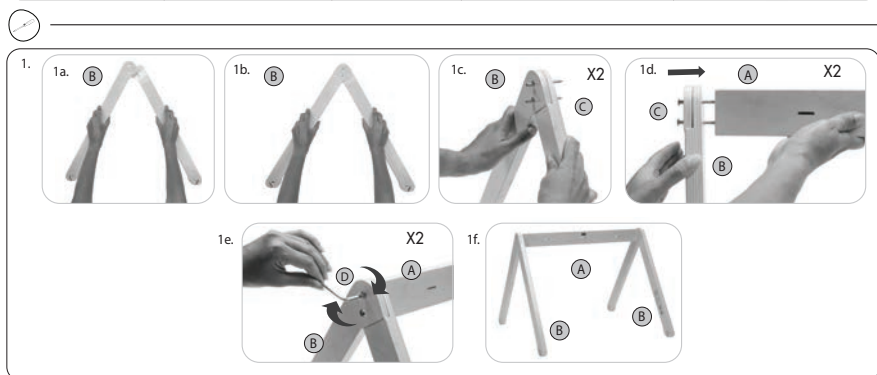

E2097IS658 0B

Tiny Love®

Garden of Adventures

Luxe Developmental Gymini®

Model Number:
120970E001, TO169

0-36m

E2097IS658 0B

Garden of Adventures Luxe Developmental Gymini®

USER GUIDE

READ THESE INSTRUCTIONS BEFORE USE.
KEEP INSTRUCTIONS FOR FUTURE REFERENCE.

⚠ CAUTION

- Adult assembly required. Hex/Allen key required for assembly (included).
- Never assemble/dismantle while baby is on mat. Always perform these actions away from the baby.
- Do not modify or alter this product in any way.
- Do not allow baby to play with the arches when they are not attached to the mat.
- Stay near and watch baby during use. This product is not safe for sleep or unsupervised use. If baby falls asleep, remove baby as soon as possible and place baby on a firm, flat sleep surface such as a crib or bassinet.
- Remove and discard packaging components before use.